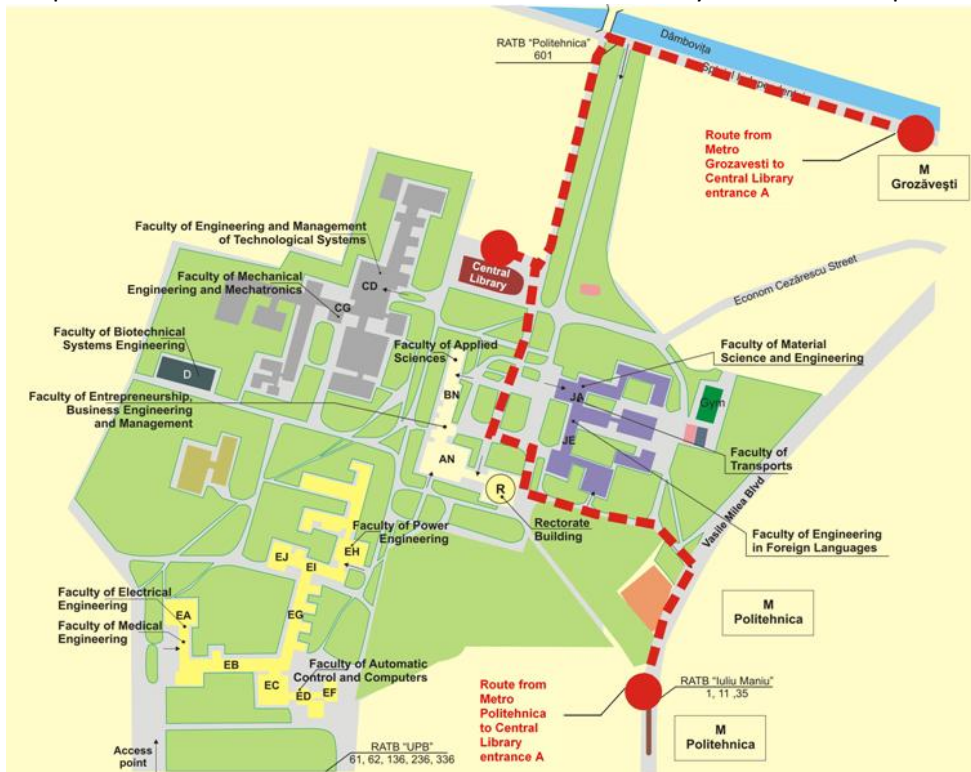

Date	Time	Meeting / participants	Location Central Library, POLITEHNICA University
Tuesday 22 Sept.	09h00 – 11h30	CG meeting – preparation of the meetings	
	11h30 – 11h45	Coffee break	
	11h45 – 13h00	Plenary Session - status of the work plan - introduction to the workshop	
	13h00 – 14h00	Lunch	
	14h00 – 16h00	WG1&2 Internal Workshop (1)	
	16h00 – 16h15	Coffee break	
	16h15 – 18h00	WG1&2 Internal Workshop (2)	
	18h15 – 19h30	Bucharest bus tour	
	20h30	Dinner CG + MC + WGs	
Wednesday 23 Sept.	9h00 – 12h00	Parallel Sessions WG1+WG2	
	12h00 – 13h00	Lunch	
	13h00 – 15h00	Parallel Sessions TF1+TF2	
	15h00 – 15h15	Coffee break	
	15h15 – 17h30	MC meeting – Closure session	

SaPPART Action General Meetings – 22-23 Sept. 2015

Bucharest – RO

Management Committee & Core Group

Working Group 1&2 – Task Forces 1&2

SaPPART WG1&2 – Internal Workshop

Logistic information

Venue

Central Library of the University "POLITEHNICA" of Bucharest, entrance A.

Address: 313 Splaiul Independentei, 060042 Bucharest

The picture below shows the location of the University – <http://her.is/1QcximK>

The picture below shows the location of the Central Library within the campus.

The following bus stations (surface transport company is called RATB – <http://ratb.ro/eng/index.php>) are close to the University:

- Politehnica on line 601
- Iuliu Maniu on lines 1,11,35

The following Metro stations (http://www.metrorex.ro/map_p777-2) are close to the University: