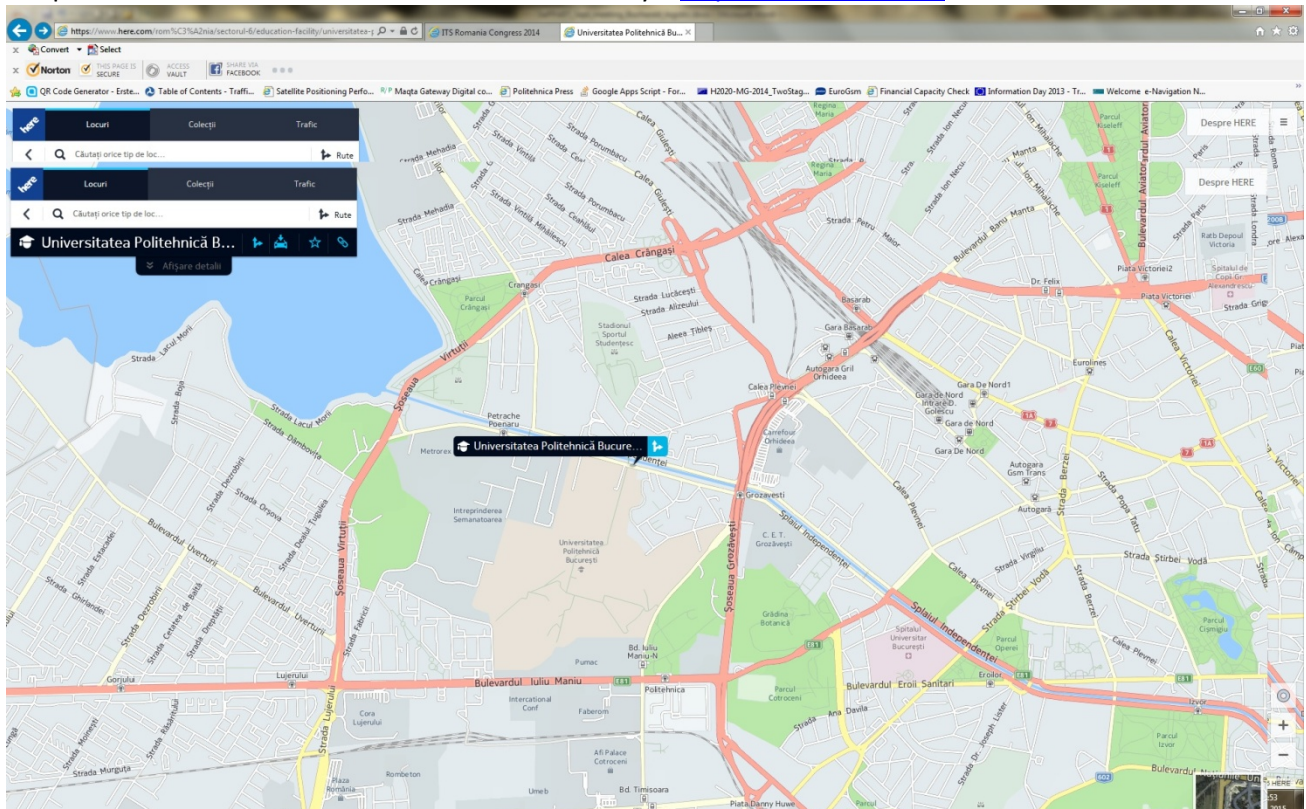

Address: 313 Splaiul Independentei, 060042 Bucharest

The picture below shows the location of the University – <http://her.is/1QcximK>

The picture below shows the location of the Central Library within the campus.

The following bus stations (surface transport company is called RATB – <http://ratb.ro/eng/index.php>) are close to the University:

- Politehnica on line 601
- Iuliu Maniu on lines 1,11,35

The following Metro stations (http://www.metrorex.ro/map_p777-2) are close to the University:

- Politehnica on M3
- Grozăvești on M1

Here.com or Google maps public transport planner will give you good PT routes from any location in Bucharest.

Travelling from Otopeni Airport to Bucharest City Centre / The Venue